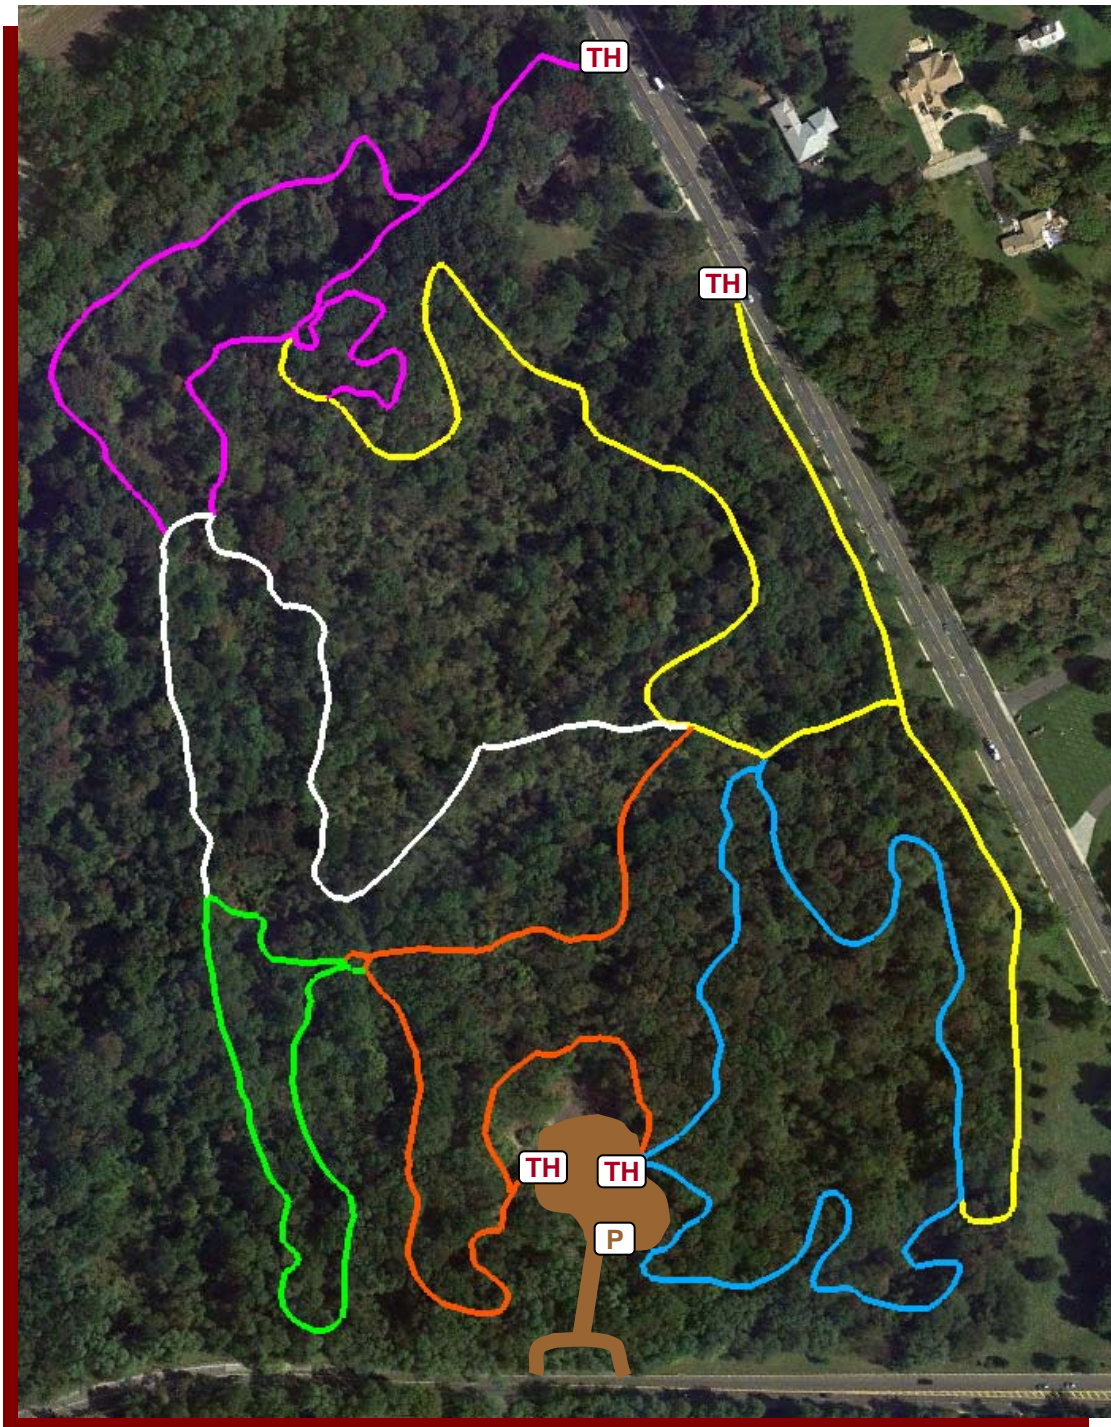

KRESSON TRAILS

CHERRY HILL
township

Location:

- Parking area is on Kresson Road, near the Springdale Road intersection.

Activities:

- Mountain Biking
- Trail Running
- Hiking
- Nature Watching

Trail Features:

- Woodland
- Meadows
- Streams

Trails:

Name	Distance	Difficulty
Orange	0.43 miles	Intermediate/Advance
Green	0.33 miles	Intermediate/Advance
Blue	0.60 miles	Easy
Yellow	0.78 miles	Easy/Intermediate
White	0.39 miles	Easy/Intermediate
Purple	0.44 miles	Intermediate/Advance

TH Trail Head **P** Public Parking

Learn more about Cherry Hill Trails at www.cherryhill-nj.com